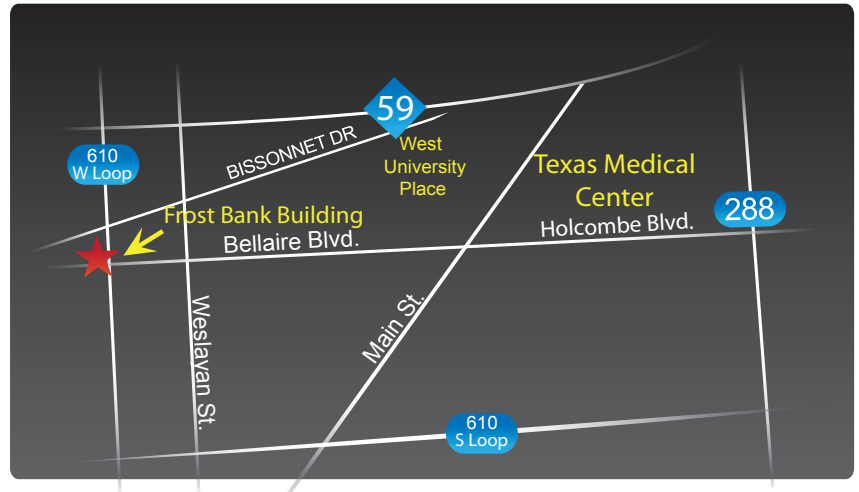

## BELLAIRE

FROST BANK BUILDING  
6750 WEST LOOP SOUTH  
SUITE 1060  
BELLAIRE, TX 77401

713-521-0555

**FROM 610 NORTHBOUND** Take Exit 6 toward Bellaire Blvd/Bissonnet St/Fournace Pl. Turn left at Bellaire Blvd. and go underneath freeway. We are located in the Frost Bank Building on your right. Visitor parking is available on the 3rd floor of the parking garage and there is also free handicap parking .

**FROM 610 SOUTHBOUND** Take Exit 6 toward Bellaire Blvd/Evergreen Street. We are located in the Frost Bank Building on your right. Visitor parking is available on the 3rd floor of the parking garage and there is also free handicap parking .