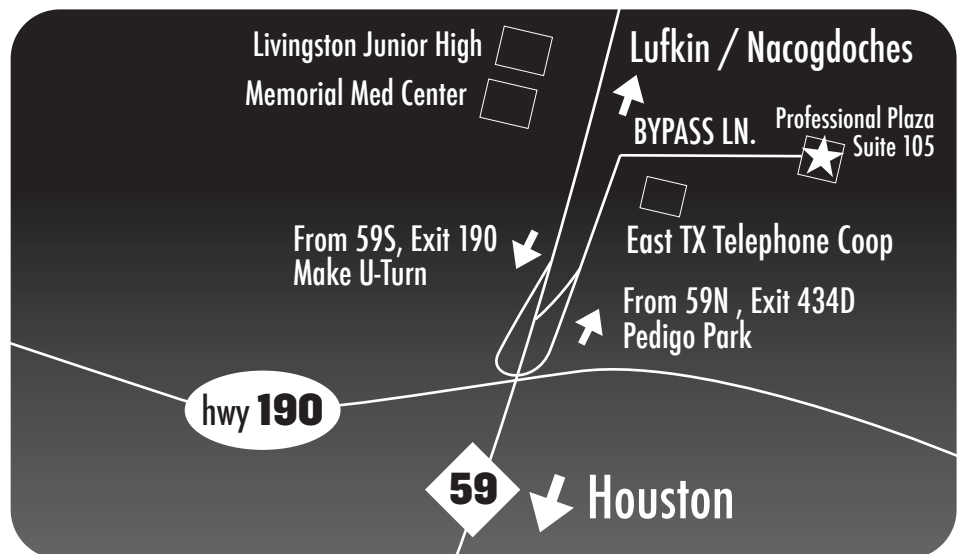

LIVINGSTON

Livingston Professional Plaza
400 Bypass Ln, Suite 105
Livingston, TX 77351

936-327-8733

59 NORTH TO LIVINGSTON EXIT PEDIGO PARK RIDE FEEDER ROAD TO BYPASS LANE WHICH IS RIGHT BEHIND EAST TX/LIVINGSTON TELEPHONE COOP, TURN RIGHT ON BYPASS LANE

59 SOUTH EXIT 190 ON ALASKA TAKE U TURN UNDER 59 HEADING BACK NORTH ON FEEDER ROAD, STAY ON FEEDER ROAD TURN RIGHT ON BYPASS LANE JUST AFTER EAST TX/LIVINGSTON TELEPHONE COOP