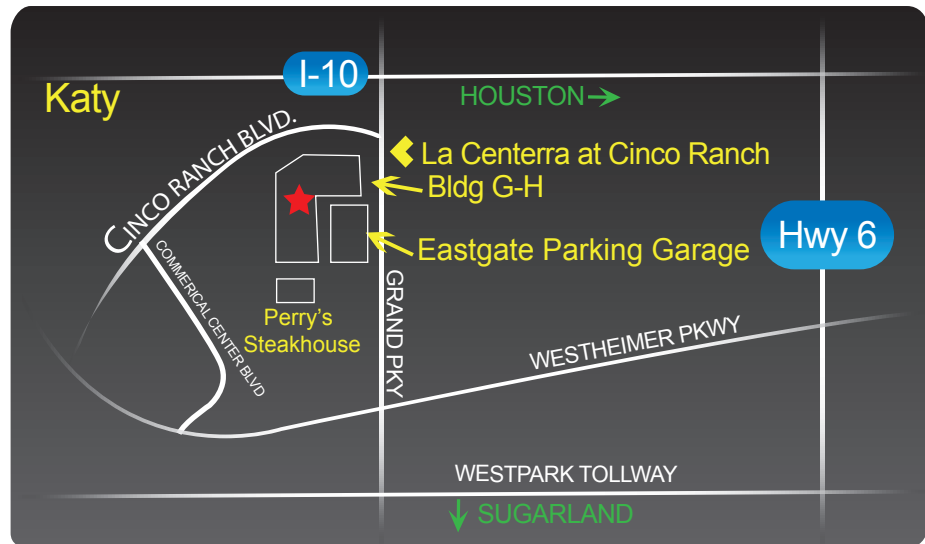

## KATY / CINCO RANCH

LACENTERRA  
SHOPPING CENTER  
23501 CINCO RANCH BLVD.  
SUITE G205  
KATY, TX 77494

281-394-7959

**I-10 WEST** Exit 743 toward TX-99 S/TX-99 N/Grand Pkwy and take a left at the light. Merge onto TX-99 S/Grand Pkwy exit Cinco Ranch Blvd. and turn right at the light. We are located in the shopping center on the left directly across from Cinco Ranch High School. Park on the second floor of the East Gate parking garage.

**FROM WESTPARK TOLLWAY** Take the TX-99 N/Grand Pkwy exit. Go north on TX-99 and take the Cinco Ranch Blvd. exit. Turn left onto Cinco Ranch Blvd. We are located in the first shopping center on the left directly across from Cinco Ranch High School. Park on the second floor of the East Gate parking garage.