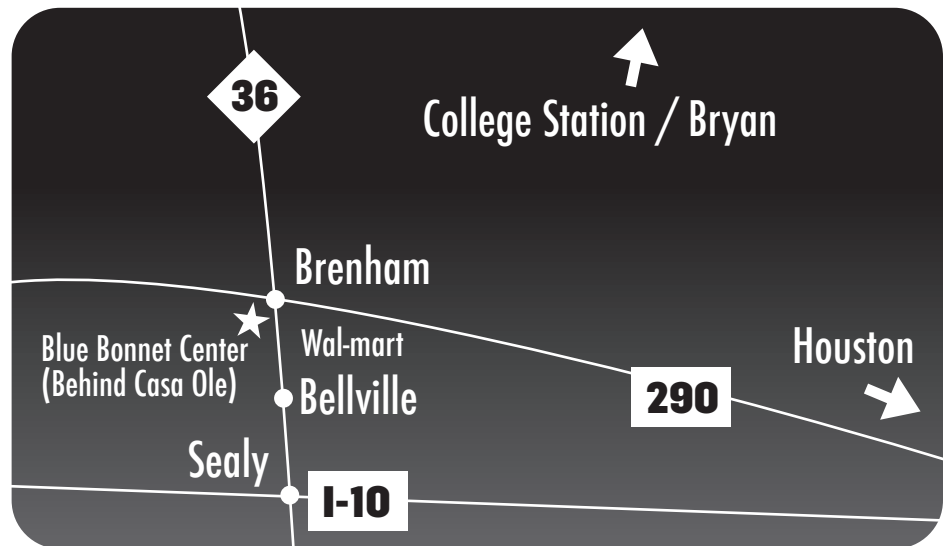

BRENHAM

Bluebonnet Center
2620 Hwy 36 South
Brenham, TX 77833

979-836-2187

FROM HOUSTON GO 290 WEST INTO BRENHAM EXIT HWY 36 GO LEFT UNDER 290 ON HWY 36, TURN RIGHT INTO THE BLUE BONNET SHOPPING CENTER ON THE RIGHT WE ARE IN THE STRIP CENTER.

FROM CITIES WEST OF BRENHAM TAKE 290 EAST TO HWY 36 EXIT GO RIGHT ON HWY 36, TURN RIGHT INTO THE BLUE BONNET SHOPPING CENTER ON THE RIGHT WE ARE LOCATED IN THE STRIP CENTER.