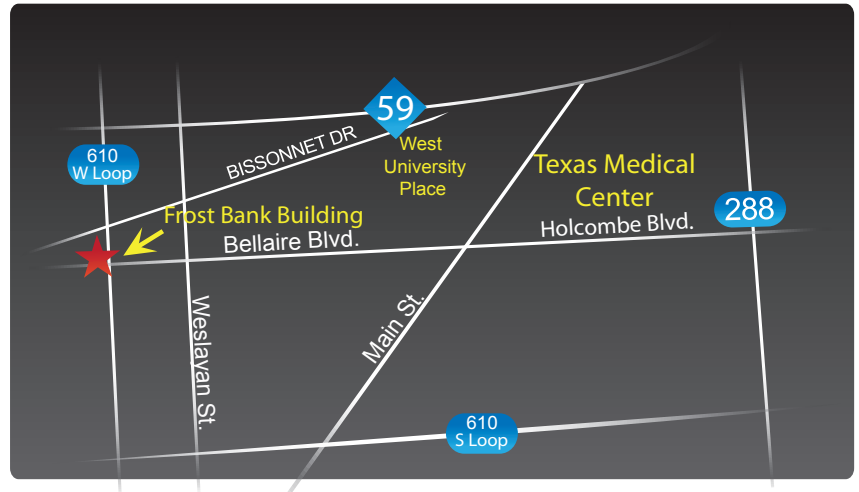

BELLAIRE

FROST BANK BUILDING
6750 WEST LOOP SOUTH
SUITE 1060
BELLAIRE, TX 77401

713-521-0555

FROM 610 NORTHBOUND Take Exit 6 toward Bellaire Blvd/Bissonnet St/Fournace Pl. Turn left at Bellaire Blvd. and go underneath freeway. We are located in the Frost Bank Building on your right. Visitor parking is available on the 3rd floor of the parking garage and there is also free handicap parking .

FROM 610 SOUTHBOUND Take Exit 6 toward Bellaire Blvd/Evergreen Street. We are located in the Frost Bank Building on your right. Visitor parking is available on the 3rd floor of the parking garage and there is also free handicap parking .